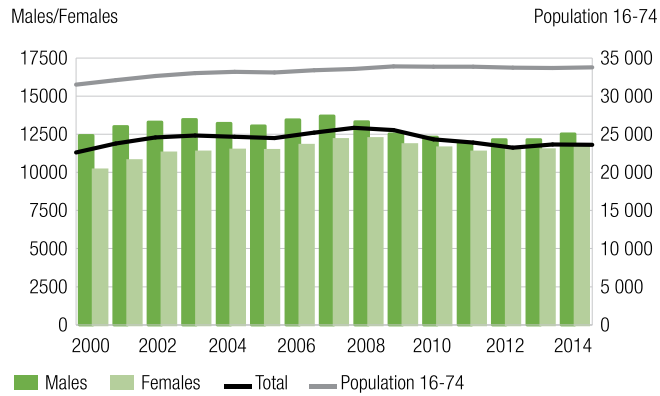

Employees and population

Employed by age groups and gender

	Males	Females	Total
Total	15 266	12 544	27 811
	Pct. of population		
Total	83	76	80
15-19 years	52	68	59
20-24 years	88	76	83
25-34 years	90	86	88
35-39 years	96	94	95
40-44 years	100	88	94
45-49 years	99	87	93
50-54 years	94	89	91
55-59 years	94	88	91
60-64 years	87	69	78
65-74 years	48	31	40

Note: Labour Force estimated Nov. 2014